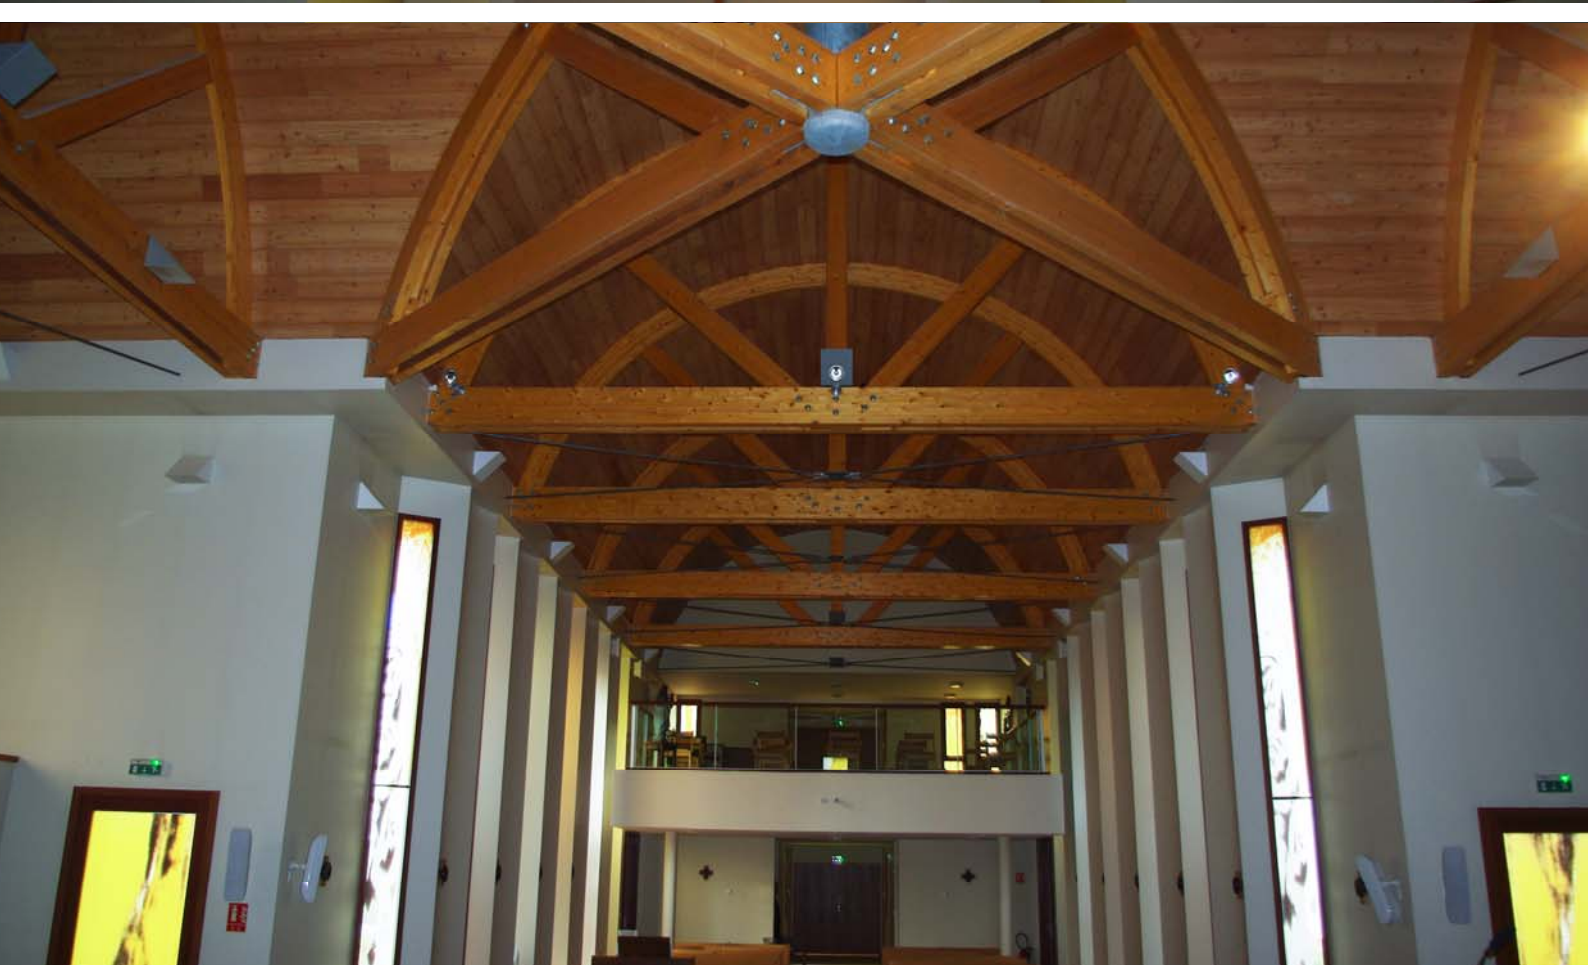

Sofia's Church - Structure lamellée collée + Sapissol - Nicosia (Chypre)

SIMONIN
www.simonin.com

Saint Joseph Church - Structure in spruce and oak for the bell tower - Nice (France)

Monastery La P'tite Source - Sapsol roofing with oak face - Grentheville (France)