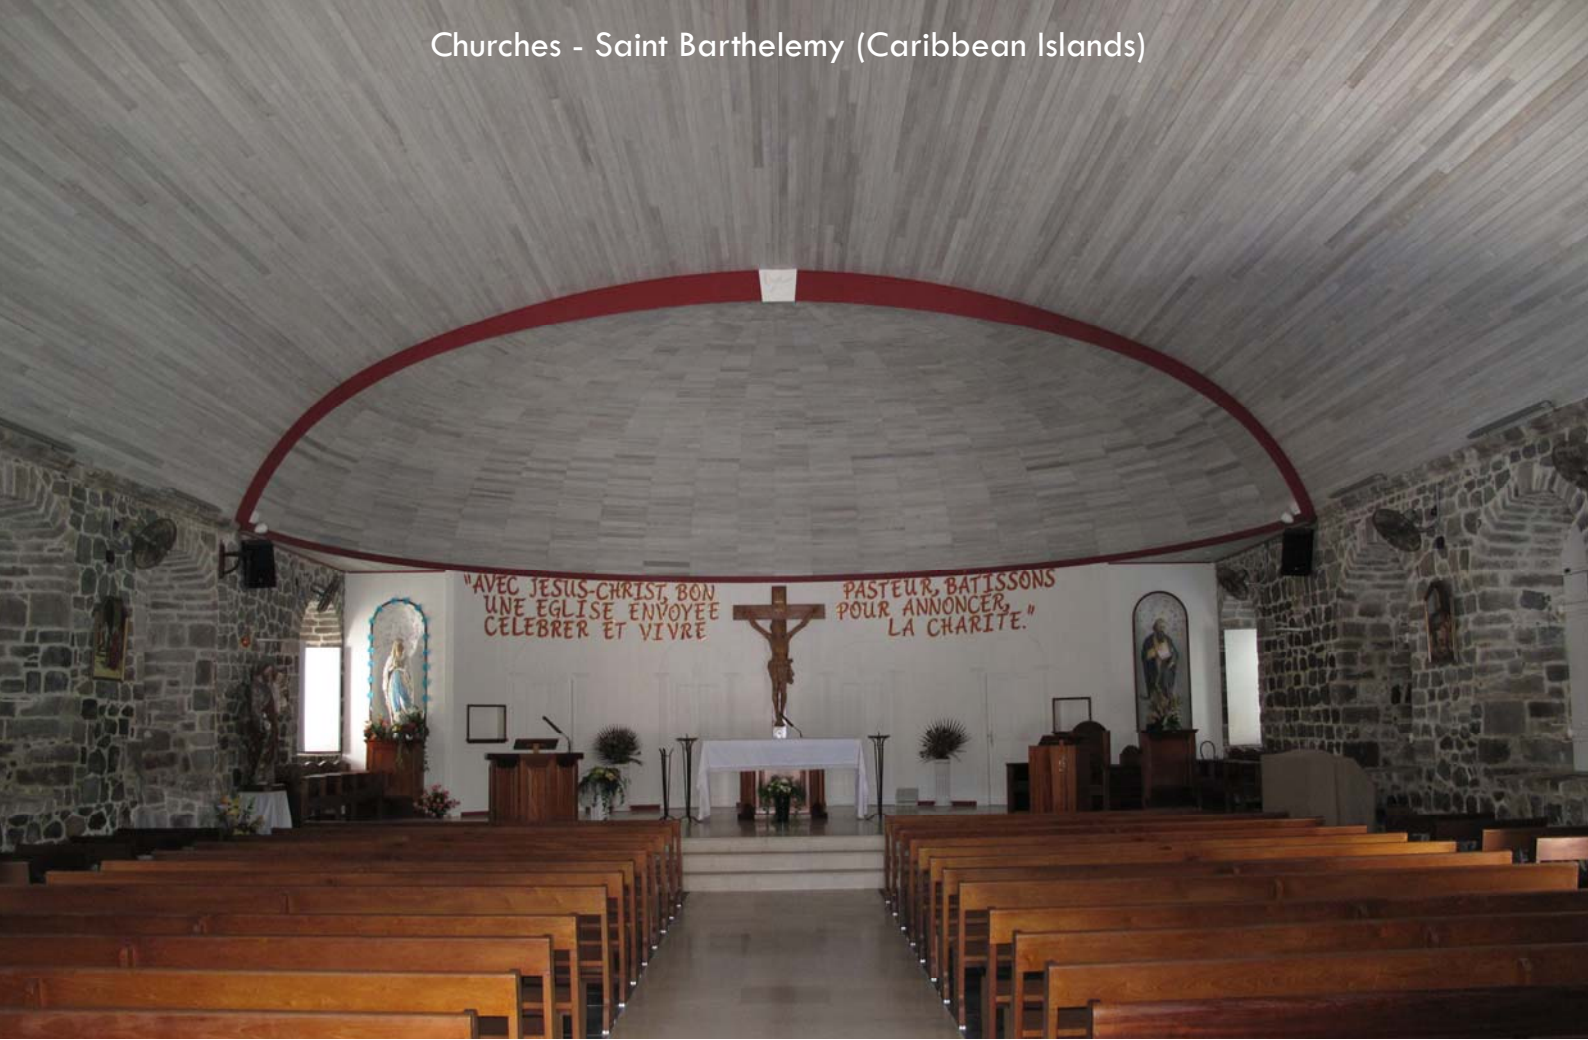

Sofia's Church - Structure lamellée collée + Sapissol - Nicosia (Chypre)

SIMONIN
www.simonin.com

Saint Joseph Church - Structure in spruce and oak for the bell tower - Nice (France)

Monastery La P'tite Source - Sapsol roofing with oak face - Grentheville (France)